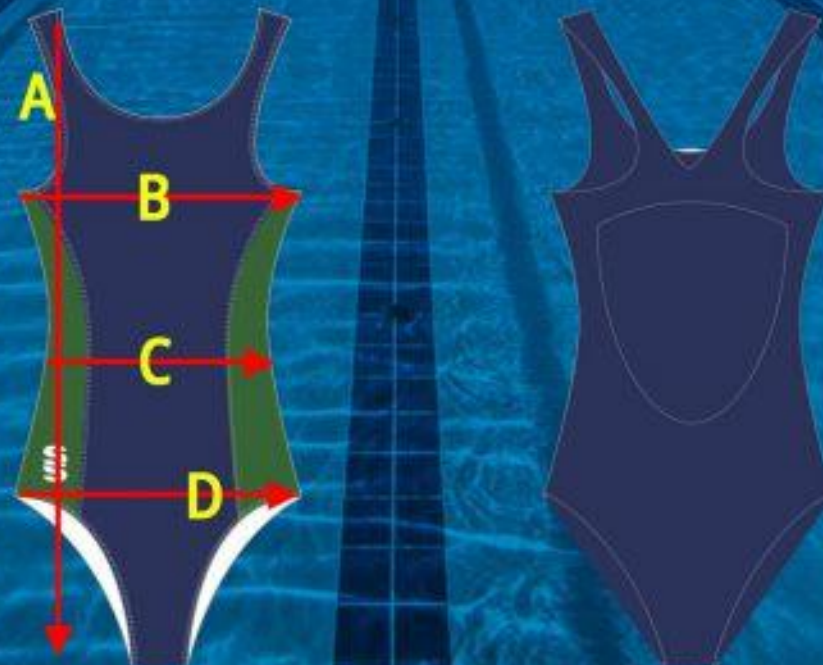

[Surridge Online Store](#)

Supplied by
Surridge

SURRIDGE SIZING GUIDE

Female Swimsuit Size Chart

	Option	CM	Size 2	4	6	8	10	12	14	16	18
A	Length		59	62	65	68	71	74	76.5	79	81
B	Chest		29	31	33	35	37	39	41	43	45
C	Waist		23	25	27	29	31	33	35	37	39
D	Hips		30	32	34	36	38	40	42	44	46
	/		37	39.5	42.5	45.5	48	52.5	53.5	56	59
	Full Neck		68.5	72	76	81	84	87	90.5	93.5	97
	Armhole		49.5	53	55.5	59	62	65	67.5	70.5	74
	/		16.5	18	19	20.5	22	23	24.5	25.5	26.5
	Thigh Circumference		42	44	47	50	53	55	58	60	62.5