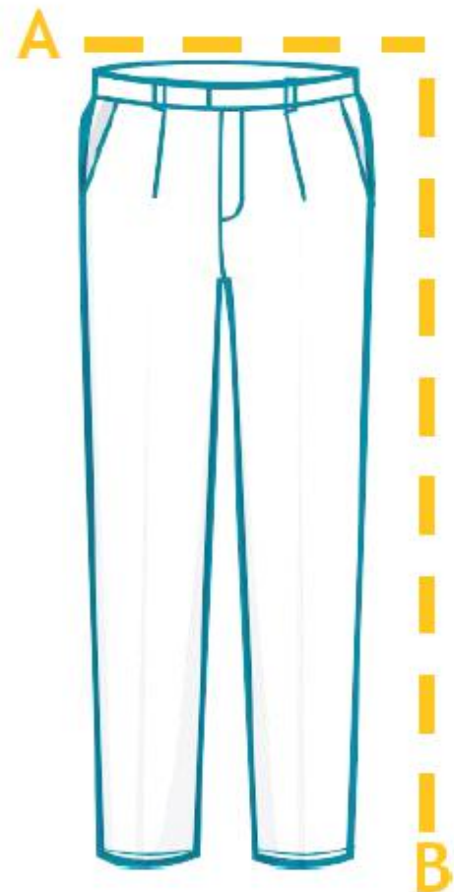

Voila!

SUMERU SIZING GUIDE

For Top

A - Chest

1/2 Chest. Lay garment flat. Measure 1 inch below arm hole and double it to get total chest

B - Body Length

Lay garment flat. Measure from high point of shoulder to hem.

Size	0	2	4	6	8	10	12	14	16	18	20	22	24
Length	14	15	16	16.5	17	18	19	20	21	22	23	24	25.5
Chest	19	19.5	20	21.5	22.5	24	25	26	27	27.5	28	29	30

MEASUREMENT IN INCHES

For Bottom

A - Waist

1/2 Waist. Lay garment flat. Measure edge to edge at top of waist and double it to get total waist

B - Body Length

Lay garment flat. Measure from top of waist to bottom hem.

Size	0	2	4	6	8	10	12	14	16	18	20	22	24	26	28	30
Waist	16	18	20	22	24	26	28	30	32	34	36	37	38	40	41.5	42
Body Length	24	26	28	30	32	33	36	38	40	41	42	43	44	45	46	47