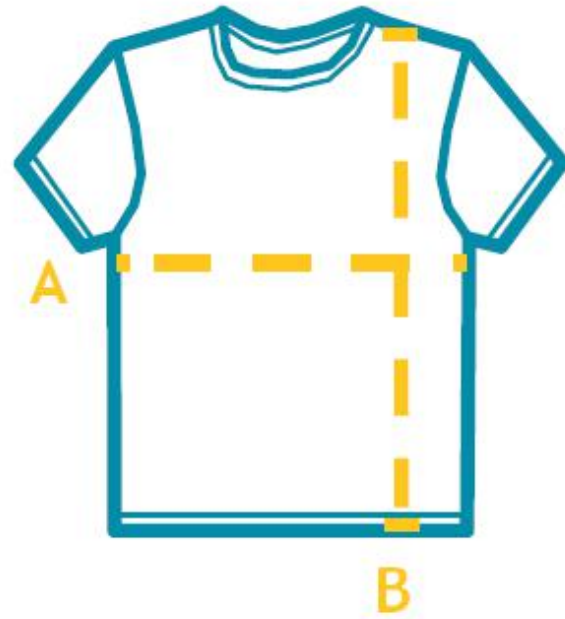

Voila!

SUMERU SIZING GUIDE

For Top

A - Chest

1/2 Chest. Lay garment flat. Measure 1 inch below arm hole and double it to get total chest

B - Body Length

Lay garment flat. Measure from high point of shoulder to hem.